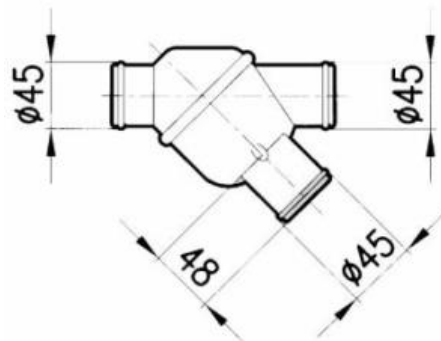

121690

MODELOS

100C, 120C, 1300, 1300DT, 1300DT SUPER

REF. ORIGINAL

8819078, 8829564

FIAT